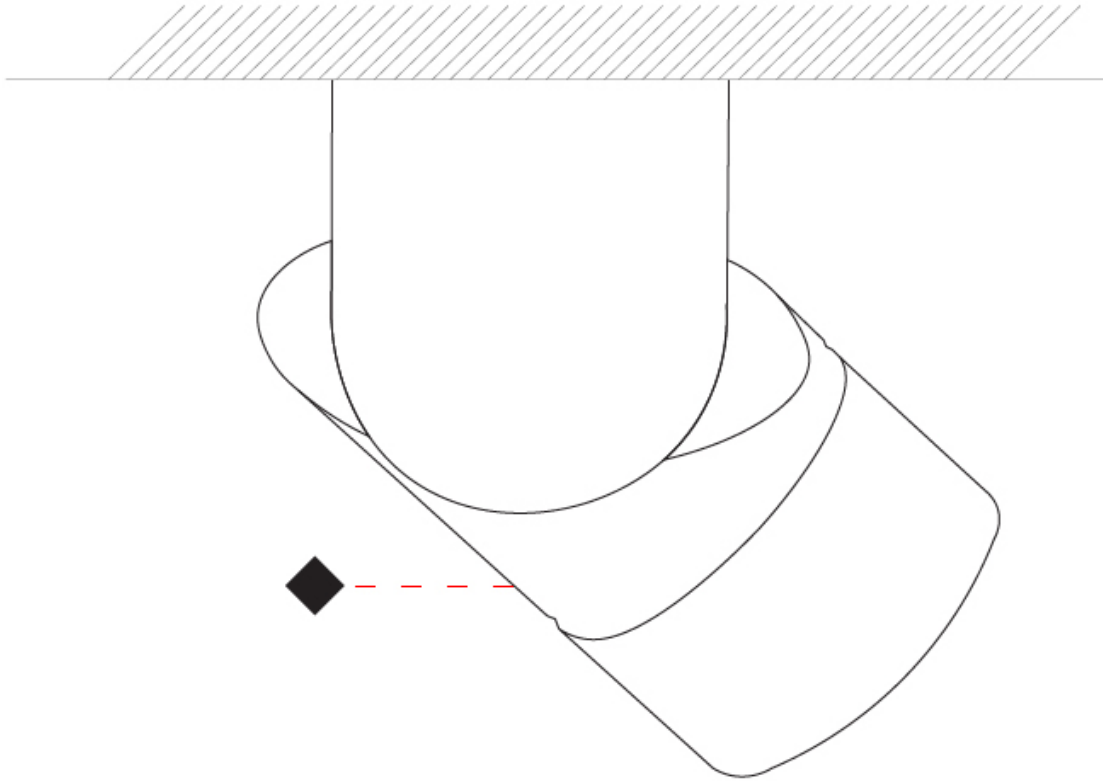

PROJECT

TYPE

SPECIFIER

QUANTITY

DATE

Disclaimer

white lamp head with white base and side, black lamp head with black base and side, black lamp head with silver base and black side