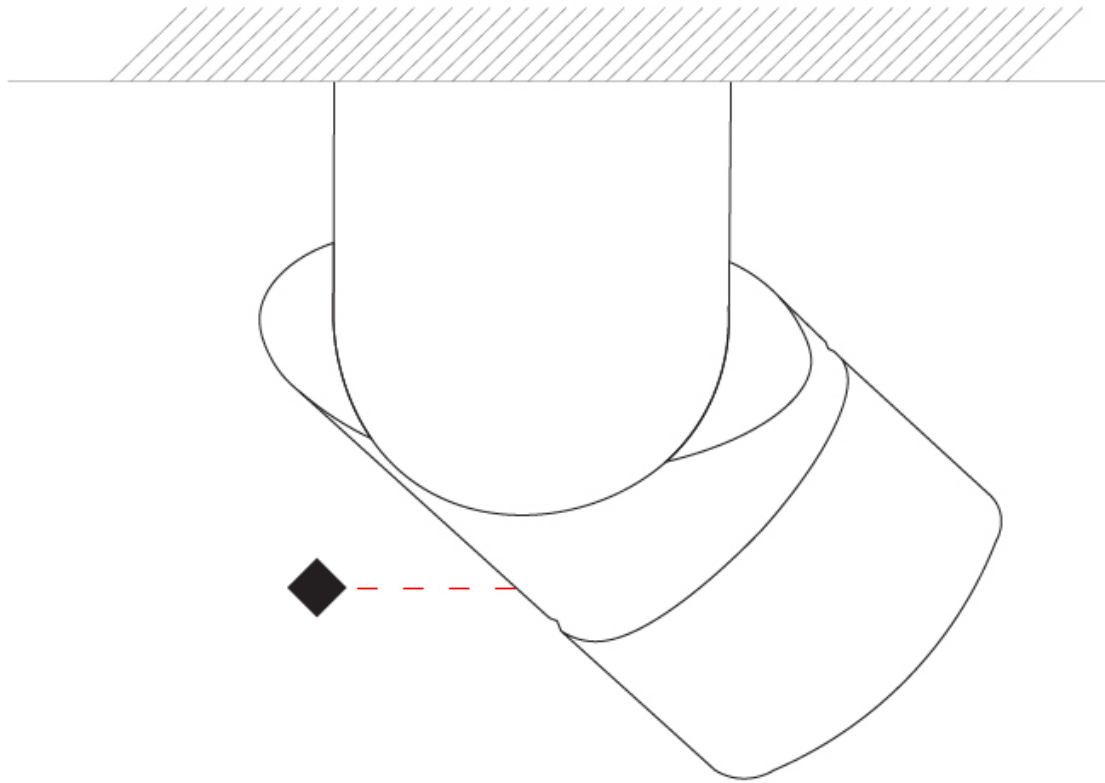

BOB RECESSED

A7200006-

PROJECT

TYPE

SPECIFIER

QUANTITY

DATE

Disclaimer

white lamp head with white base and side, black lamp head with black base and side, black lamp head with silver base and black side